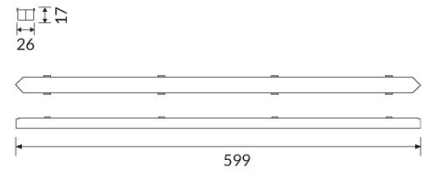

FLIP

Linear fixture compatible with visible structure false ceiling.

CODE		FLUX	SIZE	CERTIFICATIONS
42PC9L490	9W 4000K	1150lm	599mm	  

Optics

Polycarbonate lens with LIC (Light Indirect Control) technology to favor the indirect lighting.