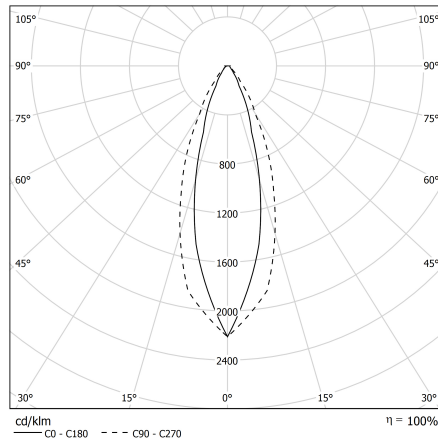

FLIP

Linear fixture compatible with visible structure false ceiling.

CODE		FLUX	SIZE	CERTIFICATIONS
42PC9L490	9W 4000K	1150lm	599mm	  

Optics

Polycarbonate lens with LIC (Light Indirect Control) technology to favor the indirect lighting.